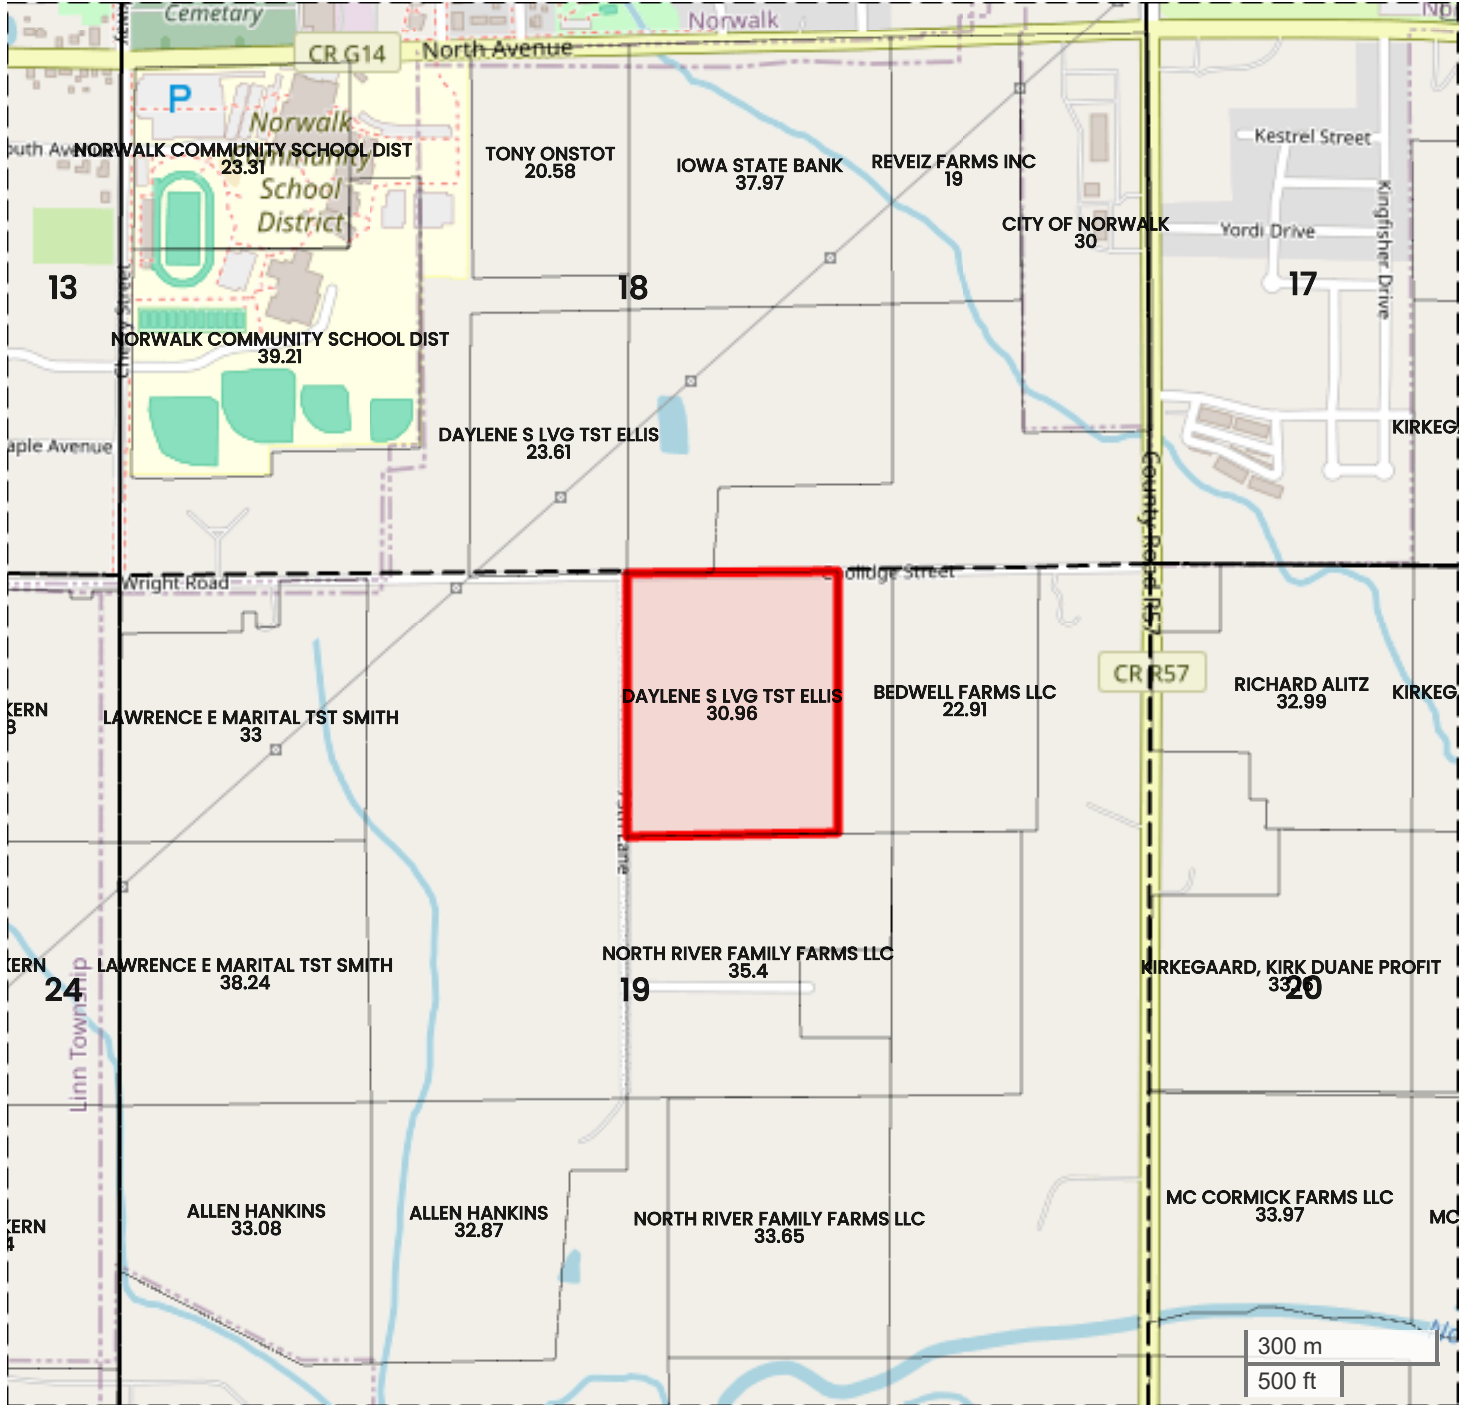

SOUTH FARM (32.48 AC TOTAL, 31.58 AC TILLABLE)  
**PLAT MAP**

Center: 41.466301, -93.662725

**19-77N-24W**

**Greenfield Township**

**Warren County, IA**

FarmWorth, LLC makes no warranties, express or implied, regarding the accuracy of any information provided through FarmWorth.com. User is solely responsible for independently verifying all information prior to use and waives any claims against FarmWorth, LLC arising from inaccuracies in such information.